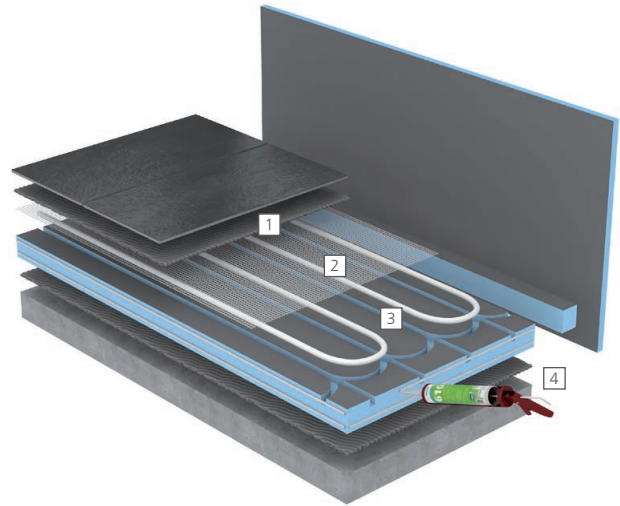

wedi building board PreLine

Prefabricated element for use with hot water heating systems

The wedi building board PreLine is a fully prepared building board element for easy installation of hot water heating systems. Factory integrated recesses allow for quick and safe installation of water pipes whilst strong insulation properties of the material itself prevent heat escaping to the ground thus promote a balanced heat distribution across the entire space.

Sealing of intersections

Sealing of joint areas

Sealing of wall/floor connections

Quick. Reliable. Warm.

The prefabricated wedi building board PreLine allows for quick and waterproof implementation of underfloor heating. The water pipes are simply laid in the integrated recesses (recommendation: aluminium PEX Ø16 mm) and backfilled using wedi 320 tile adhesive.

Used products

- 1 **wedi 320** ■ tile adhesive for bonding the wedi building board PreLine to the screed floor and for backfilling pipe ducts
- 2 **wedi Tools joint reinforcement tape, self-adhesive** ■ for reinforcement of the full surface
- 3 **wedi building board PreLine** ■ prefabricated building board element for use with hot water heating systems
- 4 **wedi 610** ■ for sealing intersections and joints between wedi building board PreLine elements and adjoining wall/floor areas lined with wedi building boards

wedi building board PreLine

	Description	Element: length × width × thickness	Milling groove: width × depth	Pallet edging	order no.
	wedi building board PreLine	1240 × 600 × 30 mm	16 × 20 mm	72 units	076900257
wedi building board PreLine	1240 × 600 × 40 mm	16 × 20 mm	72 units	076400259	
wedi building board PreLine	1240 × 600 × 50 mm	16 × 20 mm	48 units	076400260	
wedi building board PreLine	1240 × 600 × 60 mm	16 × 20 mm	48 units	076400258	