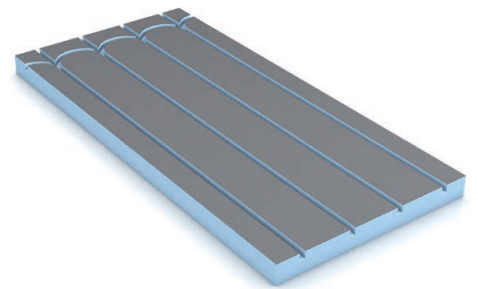

wedi building board PreLine

Prefabricated element for use with hot water heating systems

The wedi building board PreLine is a fully prepared building board element for easy installation of hot water heating systems. Factory integrated recesses allow for quick and safe installation of water pipes whilst strong insulation properties of the material itself prevent heat escaping to the ground thus promote a balanced heat distribution across the entire space.

Sealing of intersections

Sealing of joint areas

Sealing of wall/floor connections

Quick. Reliable. Warm.

The prefabricated wedi building board PreLine allows for quick and waterproof implementation of underfloor heating. The water pipes are simply laid in the integrated recesses (recommendation: aluminium PEX Ø16 mm) and backfilled using wedi 320 tile adhesive.

Used products

- 1 **wedi 320** ■ tile adhesive for bonding the wedi building board PreLine to the screed floor and for backfilling pipe ducts
- 2 **wedi Tools joint reinforcement tape, self-adhesive** ■ for reinforcement of the full surface
- 3 **wedi building board PreLine** ■ prefabricated building board element for use with hot water heating systems
- 4 **wedi 610** ■ for sealing intersections and joints between wedi building board PreLine elements and adjoining wall/floor areas lined with wedi building boards