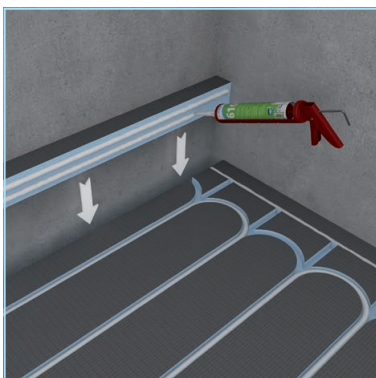

wedi building board PreLine

Prefabricated element for use with hot water heating systems

The wedi building board PreLine is a fully prepared building board element for easy installation of hot water heating systems. Factory integrated recesses allow for quick and safe installation of water pipes whilst strong insulation properties of the material itself prevent heat escaping to the ground thus promote a balanced heat distribution across the entire space.

Sealing of intersections

Sealing of joint areas

Sealing of wall/floor connections

Quick. Reliable. Warm.

The prefabricated wedi building board PreLine allows for quick and waterproof implementation of underfloor heating. The water pipes are simply laid in the integrated recesses (recommendation: aluminium PEX Ø16 mm) and backfilled using wedi 320 tile adhesive.

Used products

- 1 **wedi 320** ■ tile adhesive for bonding the wedi building board PreLine to the screed floor and for backfilling pipe ducts
- 2 **wedi Tools joint reinforcement tape, self-adhesive** ■ for reinforcement of the full surface
- 3 **wedi building board PreLine** ■ prefabricated building board element for use with hot water heating systems
- 4 **wedi 610** ■ for sealing intersections and joints between wedi building board PreLine elements and adjoining wall/floor areas lined with wedi building boards