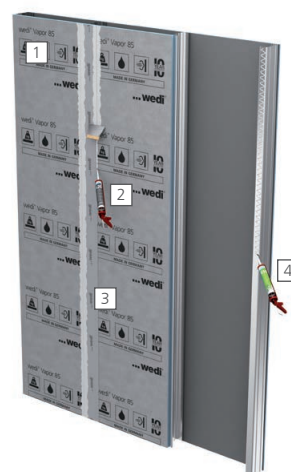

wedi Vapor 85 & wedi 620

The perfect combination of vapour barrier and sealing

wedi Vapor 85 is a special building board with with a pre-integrated vapour membrane barrier applied in the factory and is perfect for challenging applications in areas with high levels of humidity. For reliable sealing of connections, butt joints and intersections the high-quality single-component wedi 620 sealant is recommended alongside wedi Tools sealing tapes, sealing corners and sealing gaiters.

wedi Vapor 85 is direct bonded onto metal stud frames with the use of wedi 610 adhesive sealant...

... seal all joints with the combination of wedi Tools sealing tape and wedi 620 sealant ...

... and finally tile, or optionally apply plaster.

Vapour barrier and moisture guard

Products used

- 1 **wedi Vapor 85** ▀ building board with a polymer modified mortar and alkali-resistant fiberglass mesh coating and pre-integrated vapor membrane barrier on one side (SD value: 92 m)
- 2 **wedi 620** ▀ system component for wedi building boards with pre-integrated vapour membrane barrier applied in the factory (wedi Vapor 85), wedi sealing membranes (wedi Subliner) and wedi Tools sealing tapes, sealing corners and sealing gaiters.
- 3 **wedi Tools sealing tape** ▀ for reliable sealing of intersections and butt joints
- 4 **wedi 610** ▀ system component for adhesion and sealing of wedi building boards and wedi Fundo shower elements

wedi Vapor 85 building board ▀ with pre-installed vapour barrier

	length x width x thickness	surface	pallet edging	order no.
	2,500 x 600 x 12.5 mm	1.5 m ²	50 units	010702012
	2,500 x 600 x 20 mm	1.5 m ²	50 units	010702020
	2,500 x 900 x 12.5 mm	2.25 m ²	50 units	010702912
	2,500 x 900 x 20 mm	2.25 m ²	50 units	010702920